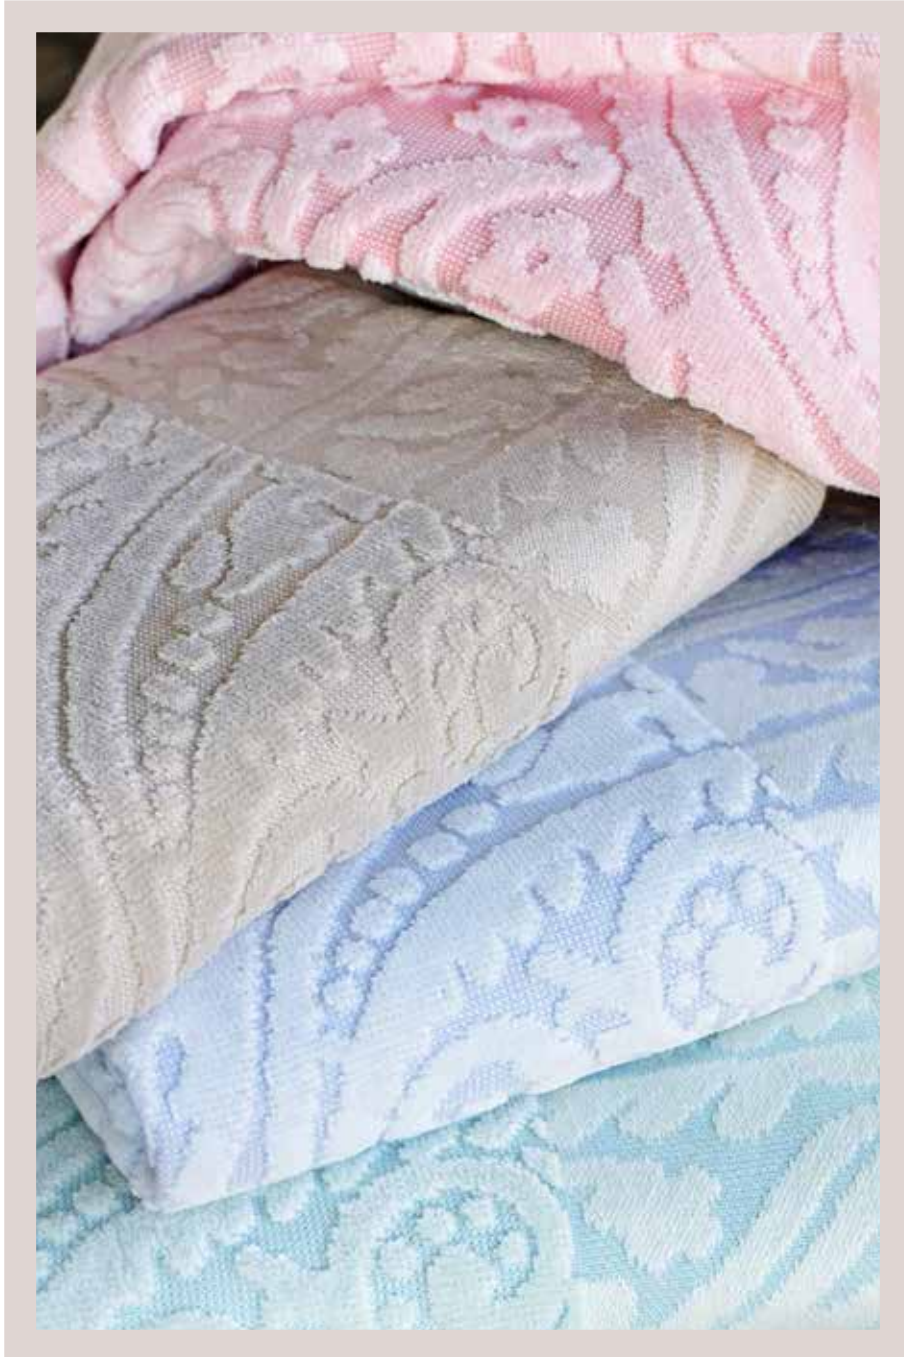

BEACH TOWEL 70X150 CM

NICE PLAJ

BEACH TOWEL 70X150 CM

BRONIE

TOWEL

50X90 CM

MONNA

TOWEL